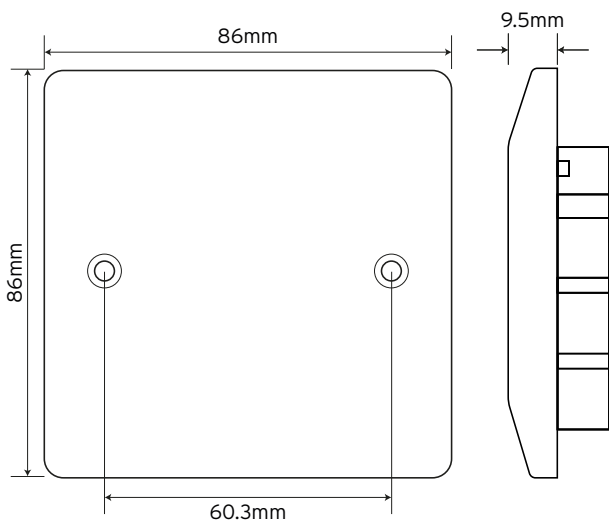

### Technical Drawing

### Technical Specifications

<b>Material Composition</b>	Front Plate: Urea Earthing Yoke: Mild Steel Terminal Housing: Urea Terminals: Brass Terminal Screws: Steel & Yellow Passivated
<b>Voltage</b>	240V~ 50Hz
<b>Current Rating</b>	25A
<b>Terminal Size</b>	4.6mm Entry
<b>Torque Value</b>	0.8Nm
<b>Terminal Capacity</b>	2 x 10mm <sup>2</sup>
<b>Flex Outlet</b>	Yes (20mm x 21mm)
<b>IP Rating</b>	IP20
<b>Back Box Depth</b>	25-47mm deep
<b>Operational Temperature</b>	-5° to +40° C
<b>Standards</b>	BS 5733: 2010
<b>Dimensions</b>	86x86x9.5mm (HxWxD)